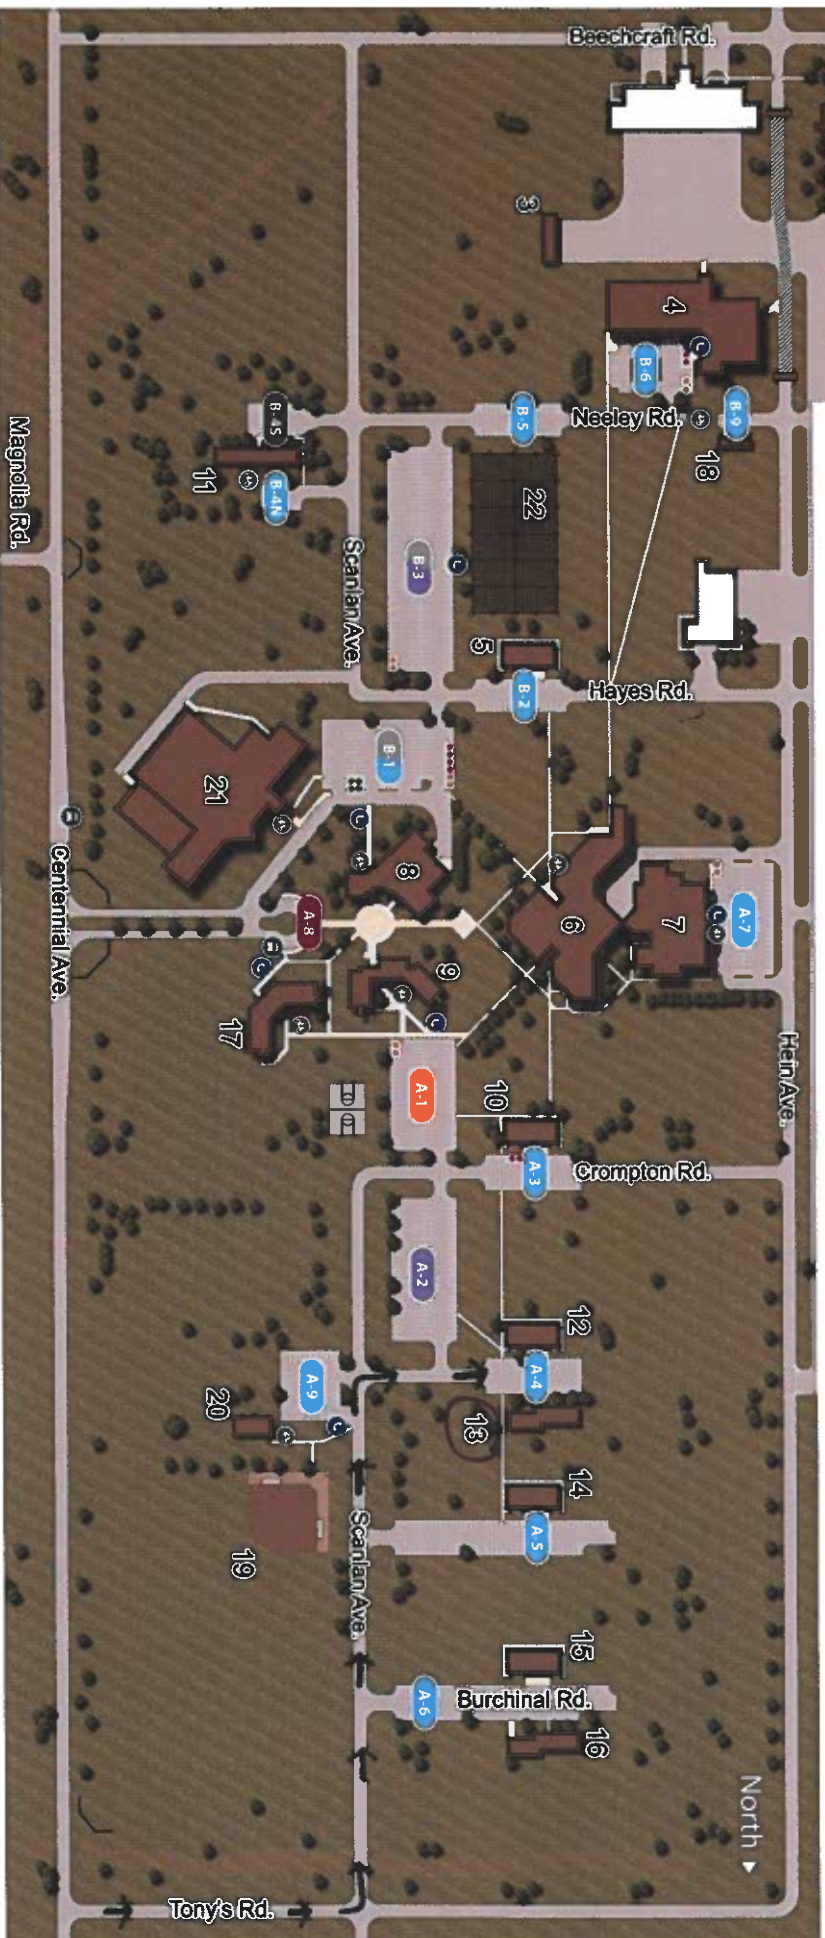

KANSAS STATE POLYTECHNIC

www.polytechnick-state.edu

Central Kansas Extension
K-State Polytechnic
2218 Scanlan Ave.
Salina, KS 67401
Building #13
785-309-5850

- | | | | | | |
|---|--------------------------|----|-------------------------------------|----|----------------------------|
| 1 | Aeronautical West Hangar | 9 | Schilling Hall | 17 | Harbin Hall |
| 2 | Aeronautical East Hangar | 10 | Tullis Building | 18 | Building Eight Twenty |
| 3 | Composite Building | 11 | Welcome Center | 19 | Thaemert Park/Sports Field |
| 4 | Aviation Center | 12 | Outreach Center | 20 | Sports Support Facility |
| 5 | U.A.S. Laboratory | 13 | Science Center – Ext. Office | 21 | Student Life Center |
| 6 | Technology Center | 14 | Construction Lab | 22 | U.A.S. Flight Pavilion |
| 7 | Technology Center West | 15 | Facilities Maintenance - Shops | | |
| 8 | College Center | 16 | Facilities Maintenance - Offices | | |

DIRECTIONS TO CAMPUS

If you are traveling east or west on I-70, stay on I-70 until the I-70/I135 interchange. Travel south on I-135 to the Magnolia St. exit (No. 90). Go west on Magnolia to Centennial Rd. Turn right and proceed to Kansas State University Polytechnic Campus.

If you are traveling north or south on I-135, take the Magnolia St. exit (No. 90). Go west on Magnolia to Centennial Rd. Turn right and proceed to Kansas State University Polytechnic Campus.