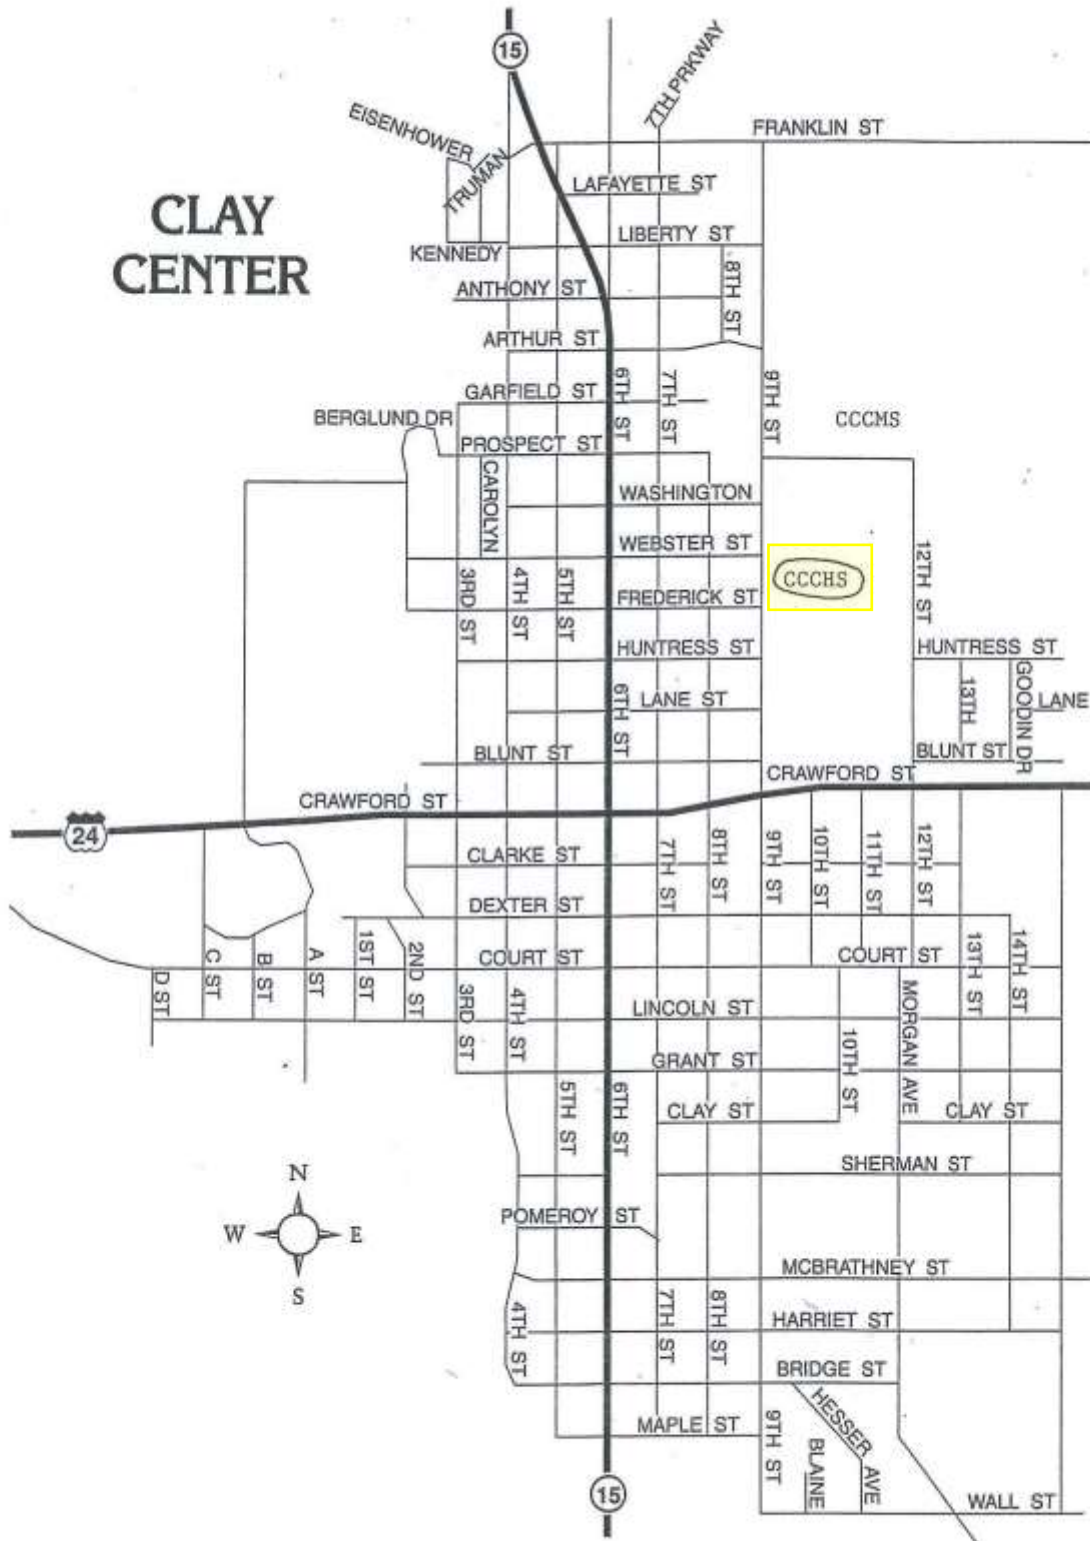

Regional 4-H Club Day

March 23, 2024

Clay Center Community High School
 1630 Ninth Street
 Clay Center, Kansas

Central Kansas District, River Valley District,
 Chisholm Trail District, Geary, and Marshall Counties

CLAY CENTER

Model Meetings - Library

Placing	Time	Name	Extension Unit
	8:00	Lincoln Creek	River Valley District
	8:45	Farmington	River Valley District
	9:30	Washington Headliners	River Valley District
	10:15	Fragrant Hilltoppers	Chisholm Trail District
	11:00	Linn Livewires	River Valley District
	11:45	Holland Sunflowers	Chisholm Trail District
	12:30	Blue Line	Geary County
	1:15	Willing Workers	Central Kansas District