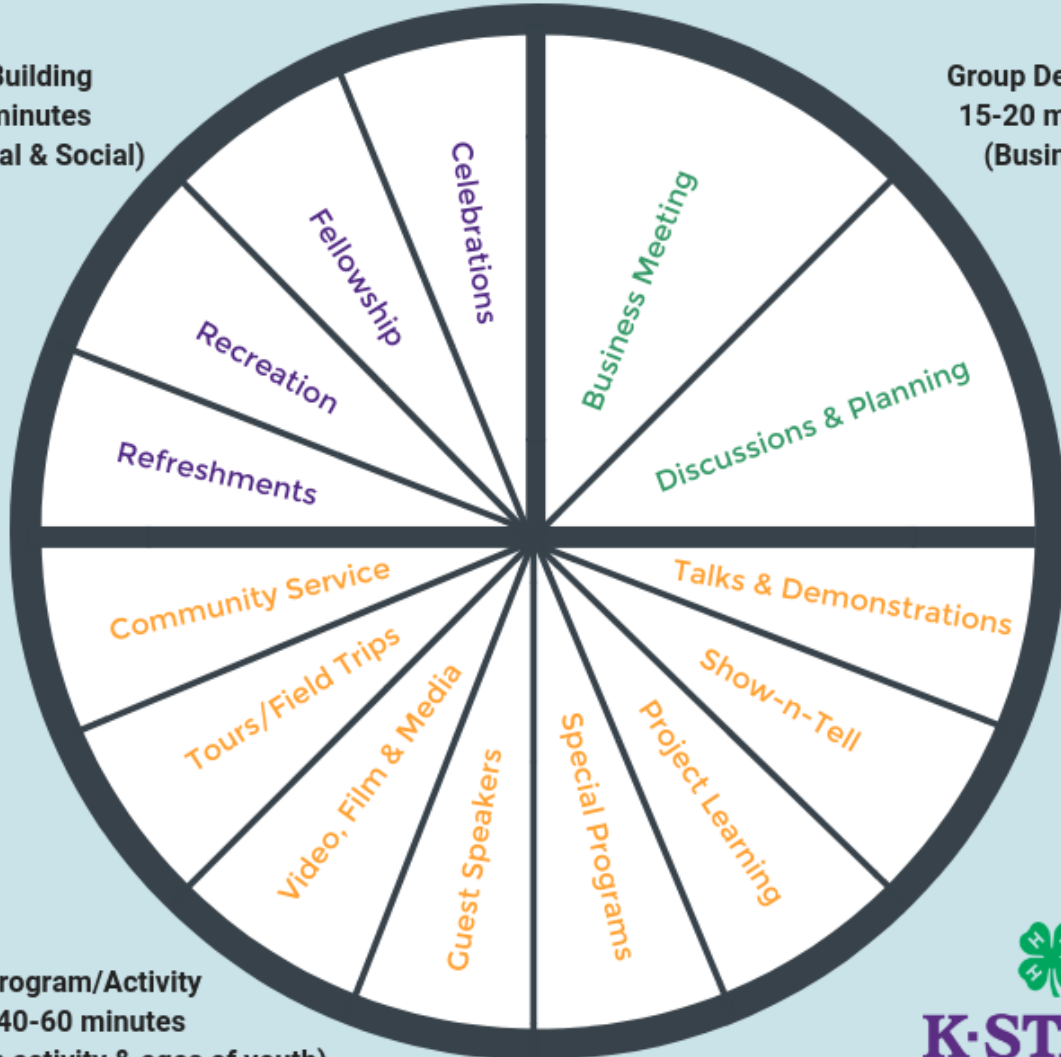

THE 4-H CLUB MEETING

Group Building
15-20 minutes
(Recreational & Social)

Group Decisions
15-20 minutes
(Business)

Program/Activity
40-60 minutes
(varies with activity & ages of youth)