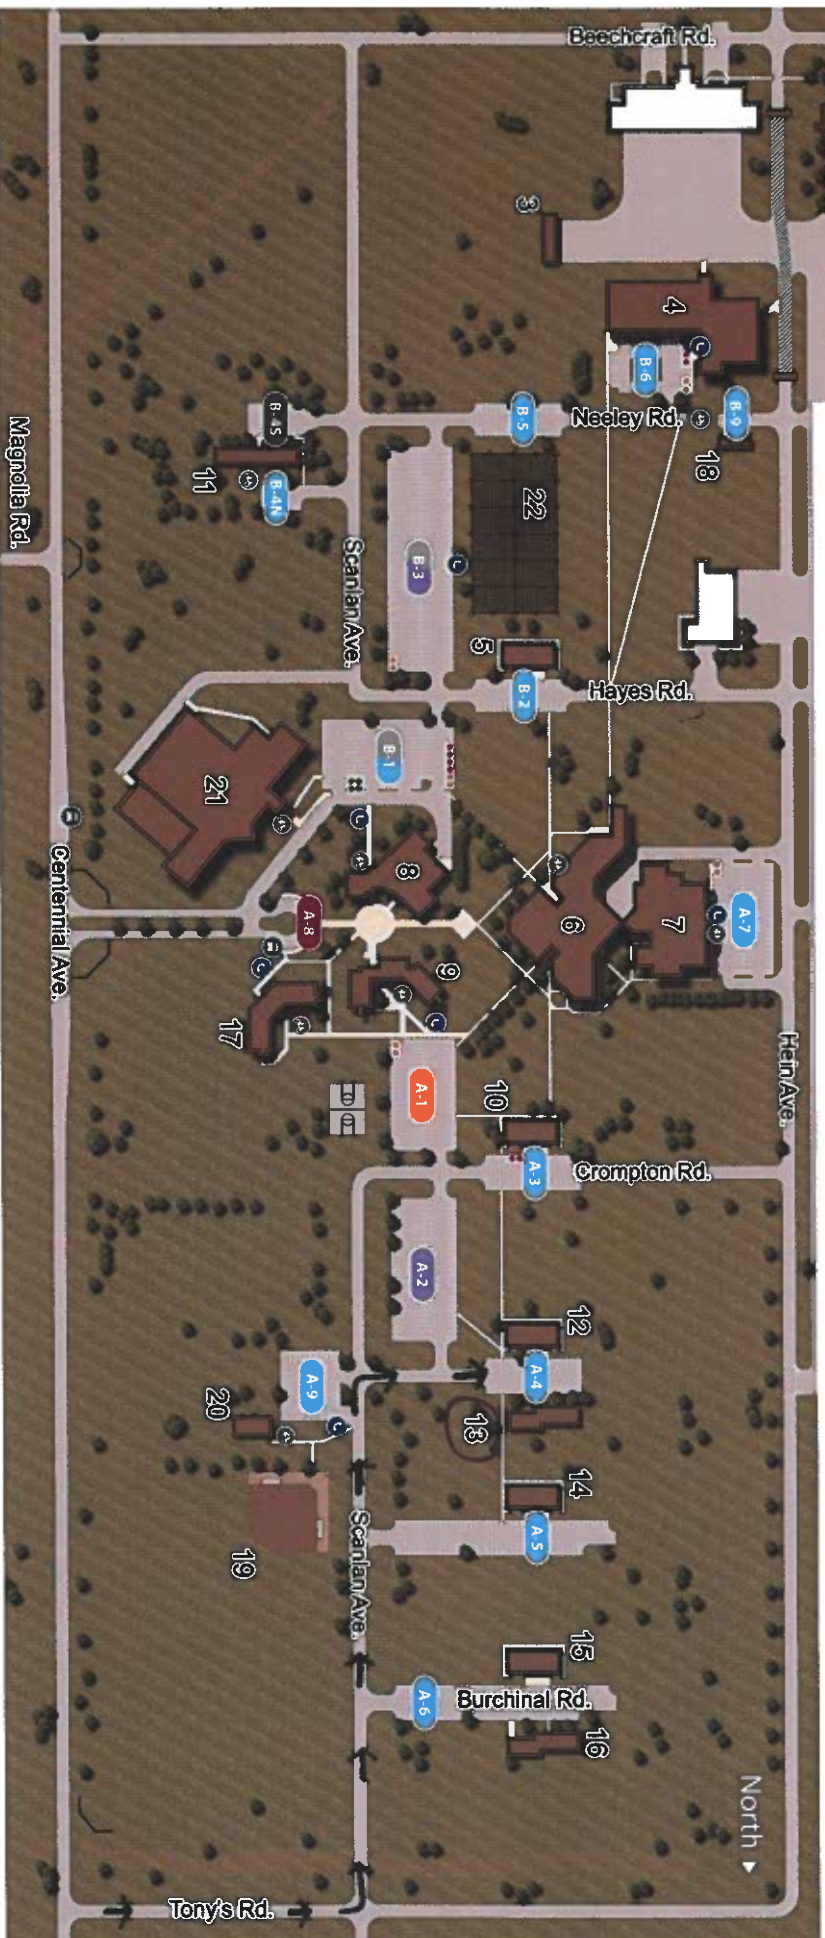

KANSAS STATE POLYTECHNIC

www.polytechnick-state.edu

Central Kansas Extension
K-State Polytechnic
2218 Scanlan Ave.
Salina, KS 67401
Building #13
785-309-5850

- | | | |
|----------------------------|--|-------------------------------|
| 1 Aeronautical West Hangar | 9 Schilling Hall | 17 Harbin Hall |
| 2 Aeronautical East Hangar | 10 Tullis Building | 18 Building Eight Twenty |
| 3 Composite Building | 11 Welcome Center | 19 Thaumert Park/Sports Field |
| 4 Aviation Center | 12 Outreach Center | 20 Sports Support Facility |
| 5 U.A.S. Laboratory | 13 Science Center – Ext. Office | 21 Student Life Center |
| 6 Technology Center | 14 Construction Lab | 22 U.A.S. Flight Pavilion |
| 7 Technology Center West | 15 Facilities Maintenance - Shops | |
| 8 College Center | 16 Facilities Maintenance - Offices | |

DIRECTIONS TO CAMPUS

If you are traveling east or west on I-70, stay on I-70 until the I-70/I135 interchange. Travel south on I-135 to the Magnolia St. exit (No. 90). Go west on Magnolia to Centennial Rd. Turn right and proceed to Kansas State University Polytechnic Campus.

If you are traveling north or south on I-135, take the Magnolia St. exit (No. 90). Go west on Magnolia to Centennial Rd. Turn right and proceed to Kansas State University Polytechnic Campus.